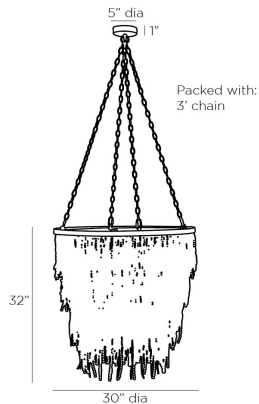

ARTERIOS

LIZZY CHANDELIER

85024
H: 54.5 IN, Dia: 30.00 IN
Black, Gray and White
Contract Suitable As Is

Showcasing unique design and materials, the Lizzy Chandelier is created with a layered concentric construction crafted from black, gray, and white wooden beads that are strung from an antique brass iron frame. The melange of neutral hues, along with the cascading formation of the beads, creates an ombré effect. A cluster of five lights illuminate the entire piece and highlights every detail and texture. Finish will vary. Addi-

APPEARANCE

Material	Iron, Wood
Finish	Antique Brass, Black, White and Gray
Finish Will Vary	true
Top Coat/Sealant	false

DIMENSIONS

Chandelier	H: 32 IN, Dia: 30.00 IN
Minimum Hanging Height	54.5 IN
Maximum Hanging Height	90.5 IN
Canopy	H: 1 IN, Dia: 5.00 IN

WIRING

Rating	Indoor Only
Cord	8 FT, Clear/Silver, SVT
Socket	5, Type B - E12
Maximum Watt	40
Voltage	110-120 V

CERTIFICATIONS

Cerifications	Mexico Australia, EU, United Kingdom, Middle East, United States, Canada
---------------	---

COMPLIANCY

UL/ETL	Yes
CB	Yes
RoHS	true

SHIPPING

Product Weight	39 LBS
Gross Weight 1	55 LBS
Shipping Box 1	H: 26 IN, L: 32 IN, W: 32 IN

REPLACEMENT PARTS

Replacement Part 1	CHN-249
Replacement Part 1 Dim	3'
Replacement Part 2	CANOPY-532
Replacement Part 2 Dim	1" x 5"